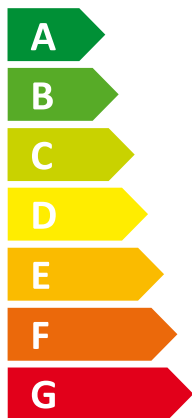

ENERG

енергия · ενεργεια

Y IJA
IE IA

I Vaillant

II VWF 82/4

A⁺⁺

Two icons showing sound power levels. The top icon shows a house with a speaker and the text "45 dB". The bottom icon shows a house with a speaker and the text "0 dB".

A legend for power consumption, showing three colored squares (dark blue, medium blue, light blue) next to the text "10 kW".

2015

811/2013

0020238866_00