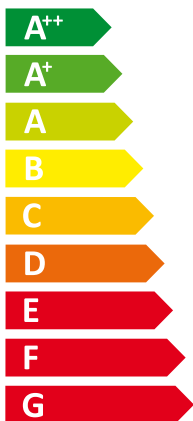

ENERG

енергия · ενεργεια

Y IJA
IE IA

I Vaillant

II VWF 82/4

A⁺⁺

Two icons showing sound power levels. The top icon shows a house with a speaker and the text "45 dB". The bottom icon shows a house with a speaker and the text "0 dB".

A legend for power consumption, showing three colored squares (dark blue, medium blue, light blue) next to the text "10 kW".

2015

811/2013

0020238866_00