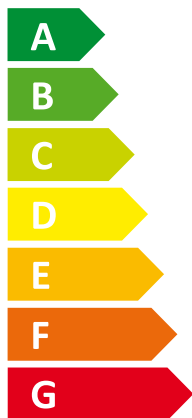

ENERG

енергия · ενεργεια

Y IJA
IE IA

I Vaillant

II VWF 82/4

A⁺⁺

Two icons showing sound power levels. The top icon shows a house with a speaker and the text "45 dB". The bottom icon shows a house with a speaker and the text "0 dB".

A legend for power consumption with three entries: a dark blue square for "10 kW", a medium blue square for "10 kW", and a light blue square for "10 kW".