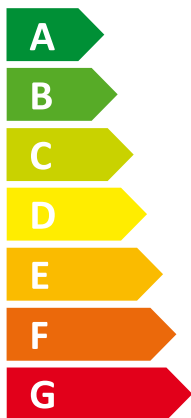

ENERG

енергия · ενεργεια

Y IJA
IE IA

I Vaillant

II VWF 112/4

A++

A

Two icons showing sound power levels. The top icon shows a speaker inside a house with the text "43 dB". The bottom icon shows a speaker outside a house with the text "0 dB".

A legend for power consumption with three entries: a dark blue square for "13 kW", a medium blue square for "13 kW", and a light blue square for "13 kW".