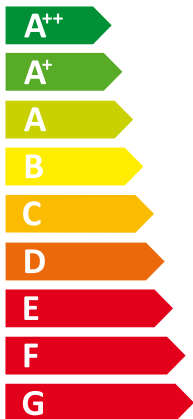

ENERG

енергия · ενεργεια

Y IJA
IE IA

I Vaillant

II VWL 102/3 S

A⁺

B

Two icons showing sound power levels. The top icon shows a house with a speaker and the text "50 dB". The bottom icon shows a house with a speaker and the text "53 dB".

A legend for power consumption in kW, shown as a rounded rectangle with three colored squares: dark blue for 10 kW, medium blue for 8 kW, and light blue for 13 kW.