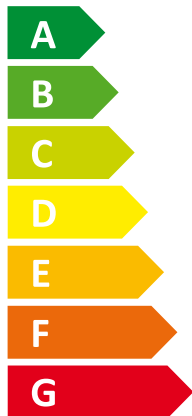

ENERG

енергия · ενεργεια

Y IJA
IE IA

I Vaillant

II VWL 102/3 S

A⁺

B

Two icons showing sound power levels. The top icon shows a house with a speaker and the text "50 dB". The bottom icon shows a house with a speaker and the text "53 dB".

A legend for power consumption in kW, shown as a rounded rectangle with three colored squares: dark blue for 10 kW, medium blue for 8 kW, and light blue for 13 kW.