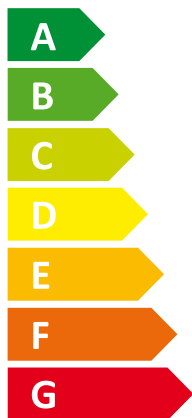

# ENERG

енергия · ενεργεια

Y IJA  
IE IA

I Vaillant

II VWS 62/3

**A<sup>++</sup>**

**A**

Two icons showing sound power levels. The top icon shows a speaker inside a house with the text "46 dB". The bottom icon shows a speaker outside a house with the text "0 dB".

A legend for power consumption in kW, shown as a map of Europe with different regions shaded in three colors: dark blue for 9 kW, medium blue for 7 kW, and light blue for 8 kW.

- 9 kW
- 7 kW
- 8 kW